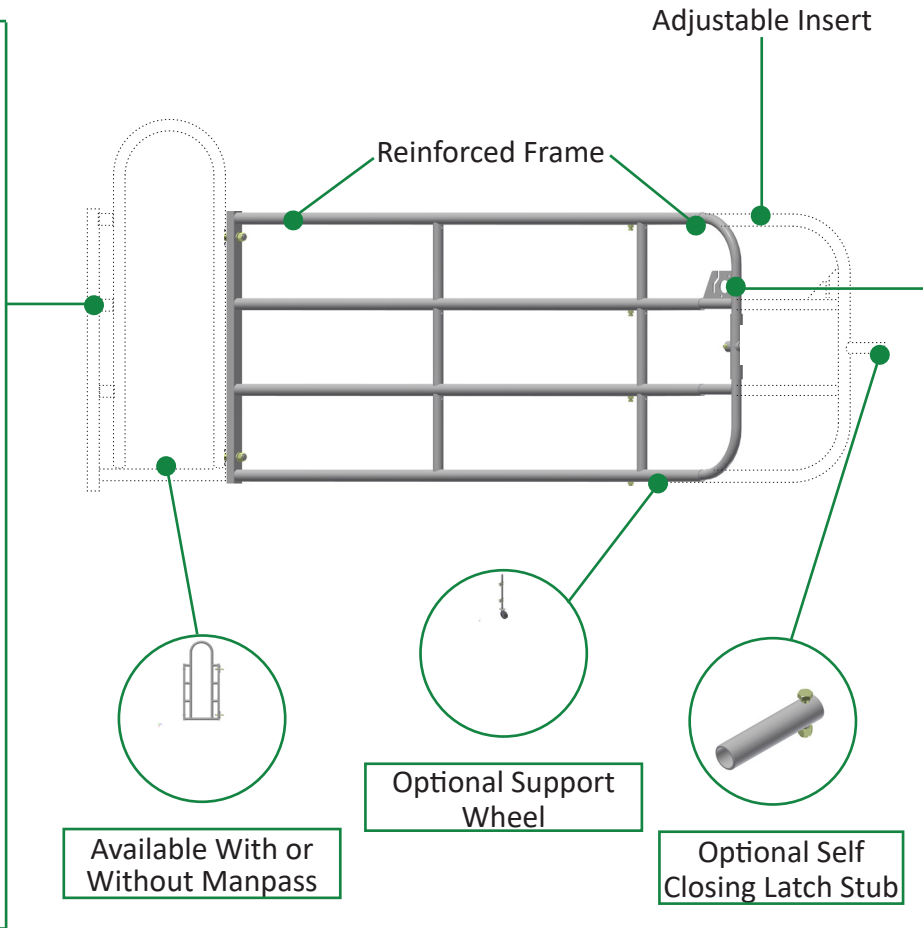

## Adjustable Gates

### Variety of Hinge Options

-  360° Post
-  Weld On
-  Weld On or Bolt On
-  1-Way Bolt On
-  2-Way Bolt On
-  3-Way Bolt On

### Variety of Latch Options

-  Double Swing Self Closing
-  Single Swing Self Closing
-  Double Swing Self Closing (Weld On)
-  Gate Chain Kit
-  Spring Loaded Barrel Bolt
-  Barrel Bolt

*"We like the flexibility and simplicity of these gates. No cutting or clamping required, they are just easy to install. "*